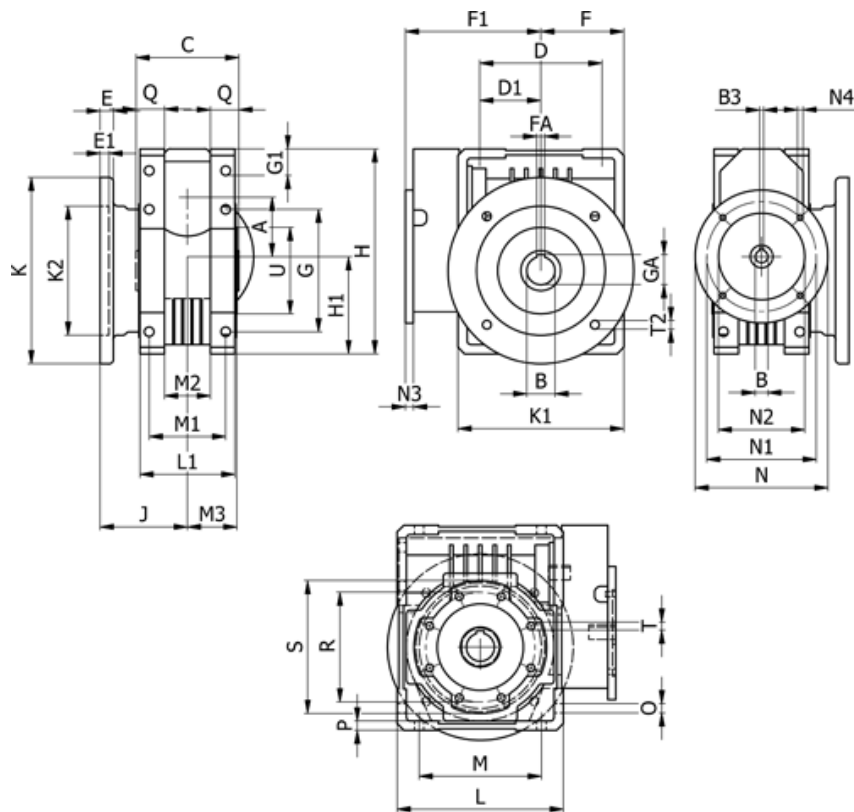

Article number: 3921086168530

Description: Worm gear
WR 86-UFC1-168-80B5, without lubrication

Measures

A = 86.90	E = 15	H = 245.5	M = 144	N4 = M10x13	U = 110
B = 35	E1 = 6	H1 = 100.0	M1 = 101	O = 11.5	
B1 E7 = 19	F = 100	J = 151.0	M2 = 57	P = 11	
B2 = 21.8	F1 = 180	K = 210	M3 = 64.5	Q = 45	
B3 H9 = 6	FA = 10	K1 = 176	N = 200	R = 130	
C = 140	G = 144	K2 = 152	N1 = 165	S = 150	
D = 144.0	G1 = 45.5	L = 200	N2 = 130	T = M10x18	
D1 = 72.0	GA = 38.3	L1 = 125	N3 = 12.0	T2 = 12.5	